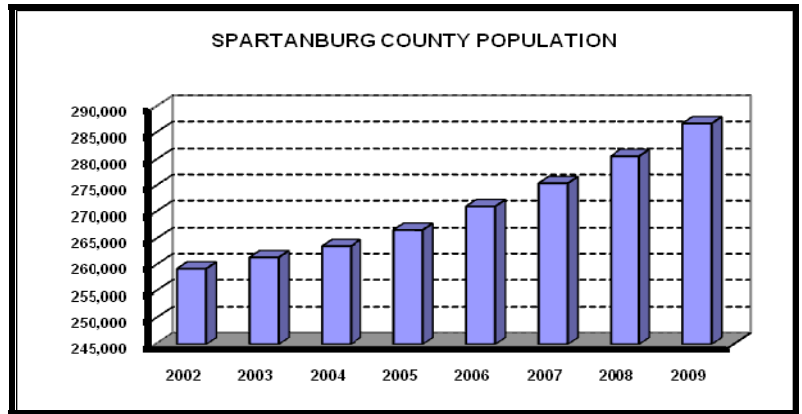

COMMUNITY PROFILE

Demographics

Spartanburg County Population Estimate
(July 1, 2009, United States Census) 286,822
 Spartanburg County Population Estimate
(July 1, 2008, United States Census) 280,738

****Race**

White	207,484
Black.....	57,097
Hispanic or Latino	12,978
Other	2,369

***Number of Households** 106,225
***Average Household Size**..... 2.59

***Income per Household**

\$0-\$14,999.....	16,996
\$15,000-\$24,999.....	14,340
\$25,000-\$34,999.....	12,853
\$35,000-\$49,999.....	15,296
\$50,000-\$74,999.....	20,926
\$75,000-\$99,999.....	11,366
\$100,000-\$149,999.....	9,454
\$150,000-\$199,999.....	2,868
\$200,000 & Up.....	2,231

*Source of this information is the United States Census based on a July 1, 2008 population of 280,738

**Source of this information is the United States Census, 2006-2008 American Community Survey 3 Year Estimates
 The updated data for most of the demographics is not available from the US Census Bureau.