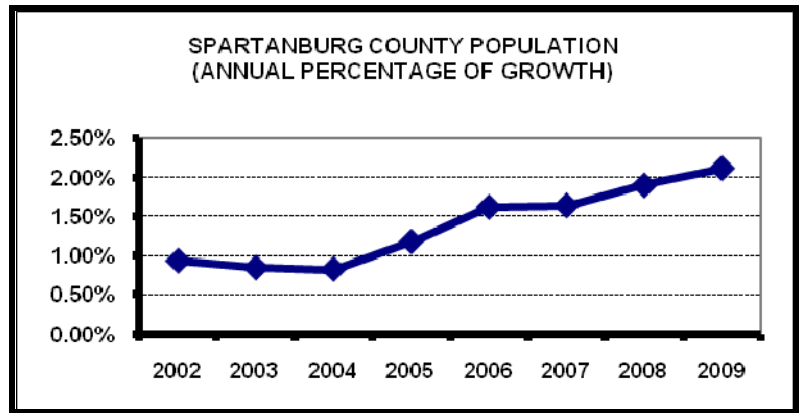

COMMUNITY PROFILE

Demographics

Spartanburg County Population Estimate
(July 1, 2009, United States Census) 286,822
 Spartanburg County Population Estimate
(July 1, 2008, United States Census) 280,738

****Race**

White	207,484
Black.....	57,097
Hispanic or Latino	12,978
Other	2,369

***Number of Households** 106,225
***Average Household Size**..... 2.59

***Income per Household**

\$0-\$14,999.....	16,996
\$15,000-\$24,999.....	14,340
\$25,000-\$34,999.....	12,853
\$35,000-\$49,999.....	15,296
\$50,000-\$74,999.....	20,926
\$75,000-\$99,999.....	11,366
\$100,000-\$149,999.....	9,454
\$150,000-\$199,999.....	2,868
\$200,000 & Up.....	2,231

*Source of this information is the United States Census based on a July 1, 2008 population of 280,738

**Source of this information is the United States Census, 2006-2008 American Community Survey 3 Year Estimates
 The updated data for most of the demographics is not available from the US Census Bureau.