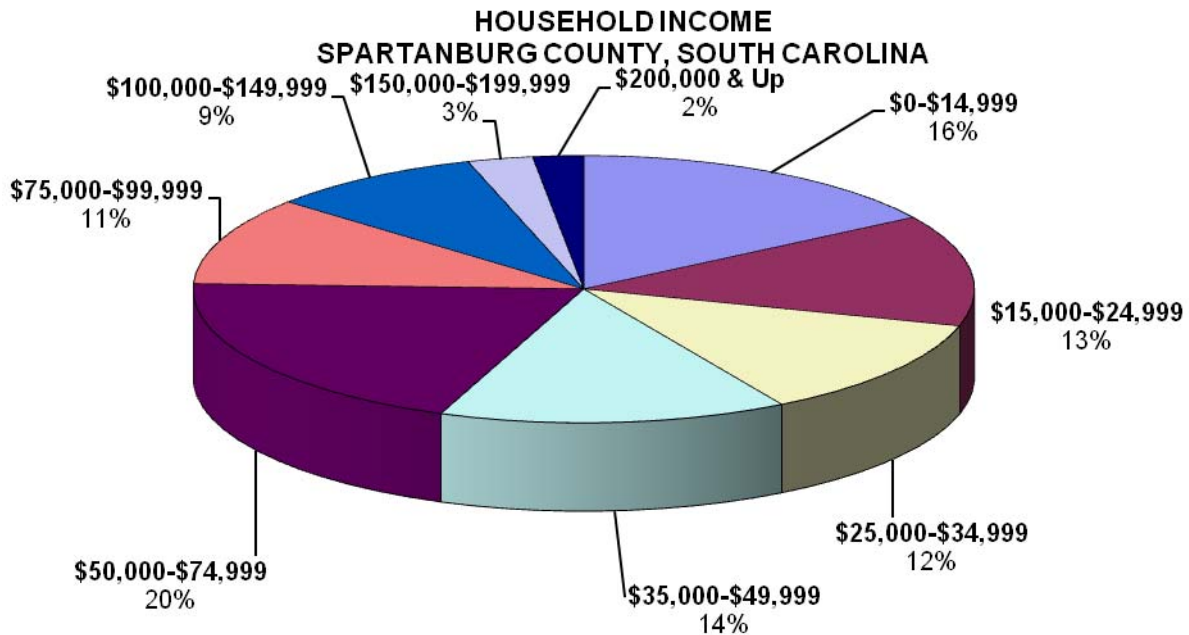

COMMUNITY PROFILE

Demographics

Spartanburg County Population Estimate
(July 1, 2009, United States Census) 286,822
 Spartanburg County Population Estimate
(July 1, 2008, United States Census) 280,738

****Race**

White	207,484
Black.....	57,097
Hispanic or Latino	12,978
Other	2,369

***Number of Households** 106,225
***Average Household Size**..... 2.59

***Income per Household**

\$0-\$14,999.....	16,996
\$15,000-\$24,999.....	14,340
\$25,000-\$34,999.....	12,853
\$35,000-\$49,999.....	15,296
\$50,000-\$74,999.....	20,926
\$75,000-\$99,999.....	11,366
\$100,000-\$149,999.....	9,454
\$150,000-\$199,999.....	2,868
\$200,000 & Up.....	2,231

*Source of this information is the United States Census based on a July 1, 2008 population of 280,738

**Source of this information is the United States Census, 2006-2008 American Community Survey 3 Year Estimates
 The updated data for most of the demographics is not available from the US Census Bureau.