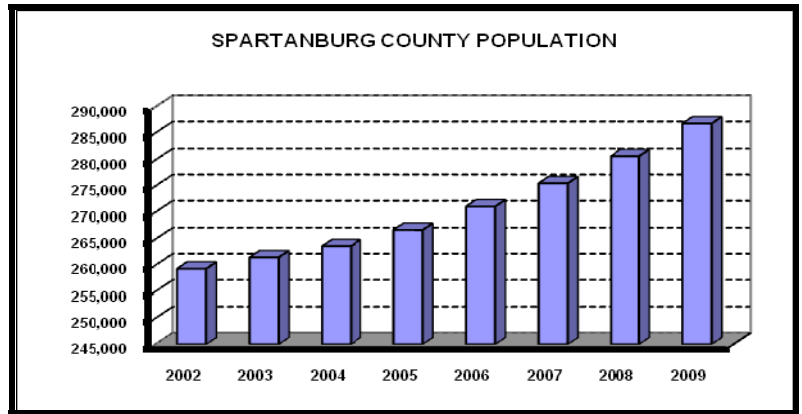

COMMUNITY PROFILE

Demographics

Spartanburg County Population Estimate
(July 1, 2009, United States Census) 286,822
 Spartanburg County Population Estimate
(July 1, 2008, United States Census) 280,738

****Race**

White	207,484
Black.....	57,097
Hispanic or Latino	12,978
Other	2,369

***Number of Households** 106,225

***Average Household Size**..... 2.59

***Income per Household**

\$0-\$14,999.....	16,996
\$15,000-\$24,999.....	14,340
\$25,000-\$34,999.....	12,853
\$35,000-\$49,999.....	15,296
\$50,000-\$74,999.....	20,926
\$75,000-\$99,999.....	11,366
\$100,000-\$149,999.....	9,454
\$150,000-\$199,999.....	2,868
\$200,000 & Up.....	2,231

*Source of this information is the United States Census based on a July 1, 2008 population of 280,738
 **Source of this information is the United States Census, 2006-2008 American Community Survey 3 Year Estimates
 The updated data for most of the demographics is not available from the US Census Bureau.