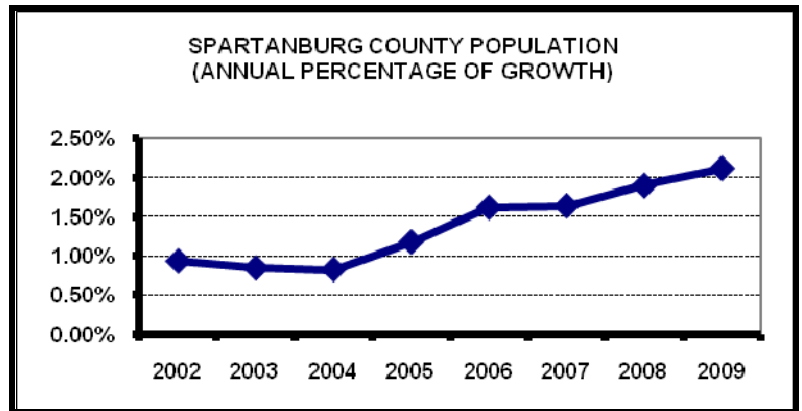

COMMUNITY PROFILE

Demographics

Spartanburg County Population Estimate
(July 1, 2009, United States Census) 286,822
 Spartanburg County Population Estimate
(July 1, 2008, United States Census) 280,738

****Race**

White	207,484
Black.....	57,097
Hispanic or Latino	12,978
Other	2,369

***Number of Households** 106,225

***Average Household Size**..... 2.59

***Income per Household**

\$0-\$14,999.....	16,996
\$15,000-\$24,999.....	14,340
\$25,000-\$34,999.....	12,853
\$35,000-\$49,999.....	15,296
\$50,000-\$74,999.....	20,926
\$75,000-\$99,999.....	11,366
\$100,000-\$149,999.....	9,454
\$150,000-\$199,999.....	2,868
\$200,000 & Up.....	2,231

*Source of this information is the United States Census based on a July 1, 2008 population of 280,738
 **Source of this information is the United States Census, 2006-2008 American Community Survey 3 Year Estimates
 The updated data for most of the demographics is not available from the US Census Bureau.