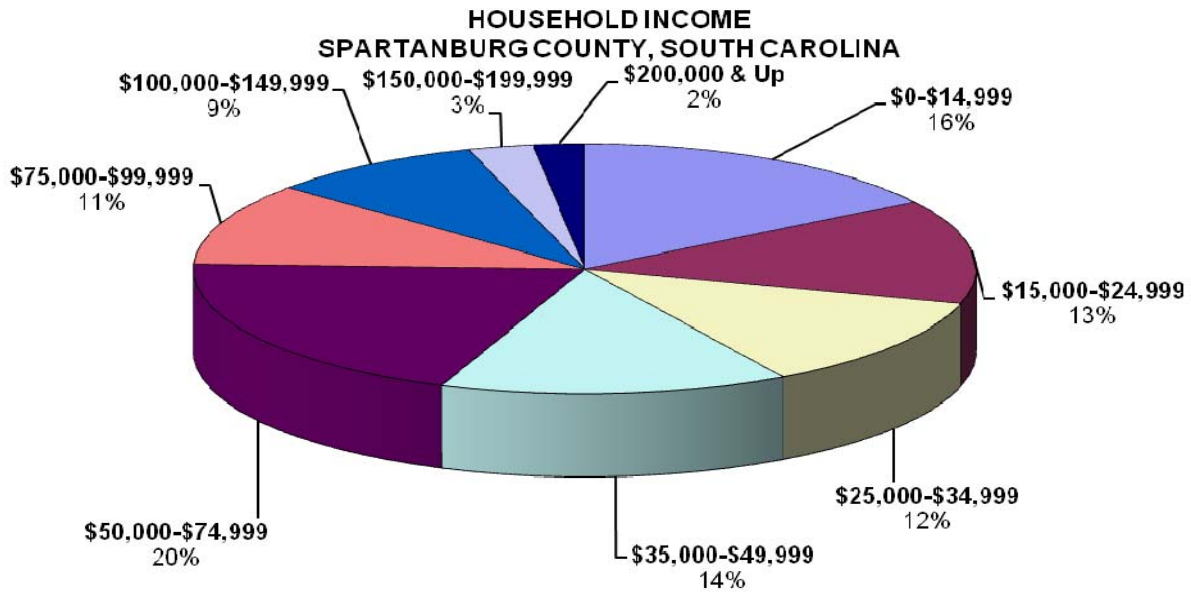

COMMUNITY PROFILE

Demographics

Spartanburg County Population Estimate
(July 1, 2009, United States Census) 286,822
 Spartanburg County Population Estimate
(July 1, 2008, United States Census) 280,738

****Race**

White	207,484
Black.....	57,097
Hispanic or Latino	12,978
Other	2,369

***Number of Households** 106,225

***Average Household Size**..... 2.59

***Income per Household**

\$0-\$14,999.....	16,996
\$15,000-\$24,999.....	14,340
\$25,000-\$34,999.....	12,853
\$35,000-\$49,999.....	15,296
\$50,000-\$74,999.....	20,926
\$75,000-\$99,999.....	11,366
\$100,000-\$149,999.....	9,454
\$150,000-\$199,999.....	2,868
\$200,000 & Up.....	2,231

*Source of this information is the United States Census based on a July 1, 2008 population of 280,738
 **Source of this information is the United States Census, 2006-2008 American Community Survey 3 Year Estimates
 The updated data for most of the demographics is not available from the US Census Bureau.